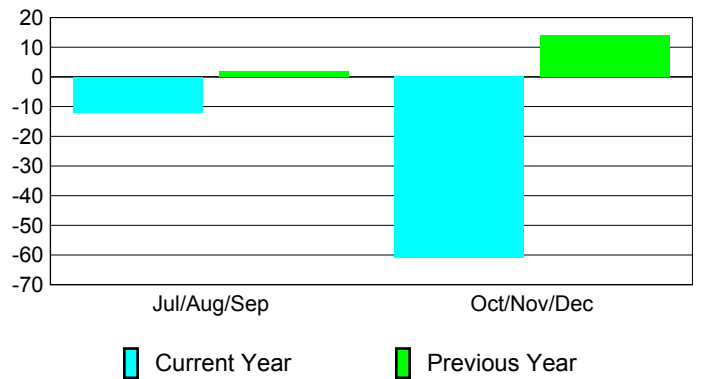

Comparison of Membership Gain/Loss

Current Year Compared to the Previous Year