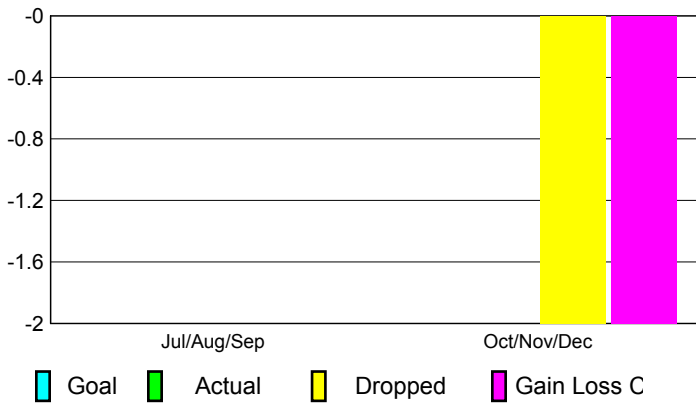

2010-2011 GMT Reports for District (or Undistricted) **District 118 T**

GMT: HOWARD PATRICK LEE

Location: TURKEY

GMT CA: 4

CLUBS

Club Results
2010-2011

Clubs
2009-2010

Month	New Club Goal	Actual New Clubs	Actual Dropped Clubs	Gain/Loss of Clubs	Gain/Loss of Clubs
Jul/Aug/Sep	0	0	0	0	0
Oct/Nov/Dec	0	0	-2	-2	1
Totals	0	0	-2	-2	1

Club Results 2010-2011

Goal, New, Dropped, Gain/Loss

Comparison of Club Gain/Loss

Current Year Compared to the Previous Year

YTD Status Quo Clubs 2010-2011

Status Quo Clubs Compared to Status Quo Members

MEMBERSHIP