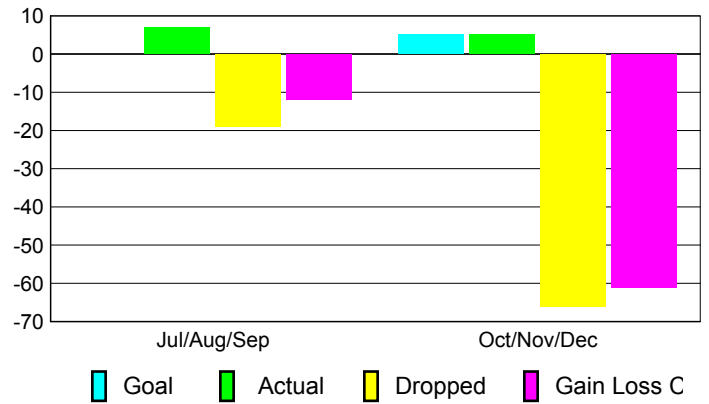

Membership Results 2010-2011

Goal, New, Dropped, Gain/Loss